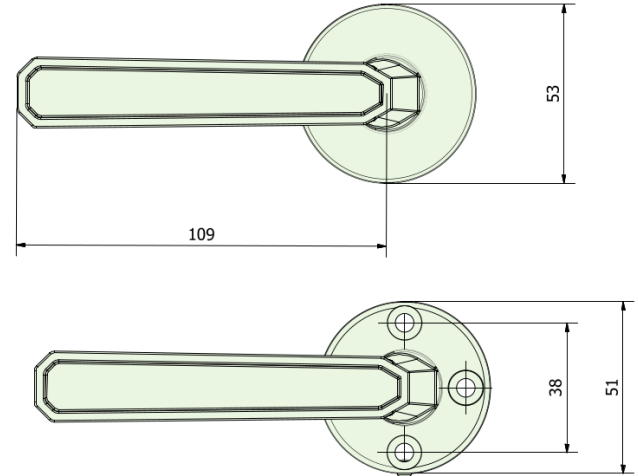

B1090ROSE Lever Door Handle

PRODUCT FEATURES & TECHNICAL INFORMATION

- An elegant 'Lever-Lever' door handle with finish matching backplate covers that conceal the fixing screws and backplate
- The Rose backplate is available with all styles of lever to suit your property
- 4 independent springs ensures correct horizontal position of lever and a 8mm spindle secured with a grub screw clamps both handles together securely
- B851ROSE Euro Cylinder or B852ROSE Key escutcheons available enabling a wide range of applications to include multipoint, traditional external locks & internal latches
- Available in several finishes or matching RAL finish on request
- M5 fixing holes
- Taylors Spindle available to fix the handle in a horizontal or vertical position
- Complimentary window furniture available for suited look.

Dimensions