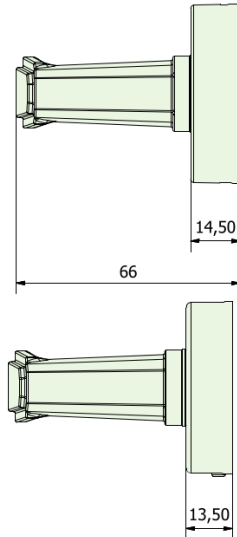

B1090ROSE Lever Door Handle

PRODUCT FEATURES & TECHNICAL INFORMATION

- An elegant 'Lever-Lever' door handle with finish matching backplate covers that conceal the fixing screws and backplate
- The Rose backplate is available with all styles of lever to suit your property
- 4 independent springs ensures correct horizontal position of lever and a 8mm spindle secured with a grub screw clamps both handles together securely
- B851ROSE Euro Cylinder or B852ROSE Key escutcheons available enabling a wide range of applications to include multipoint, traditional external locks & internal latches
- Available in several finishes or matching RAL finish on request
- M5 fixing holes
- Taylors Spindle available to fix the handle in a horizontal or vertical position
- Complimentary window furniture available for suited look.

Dimensions